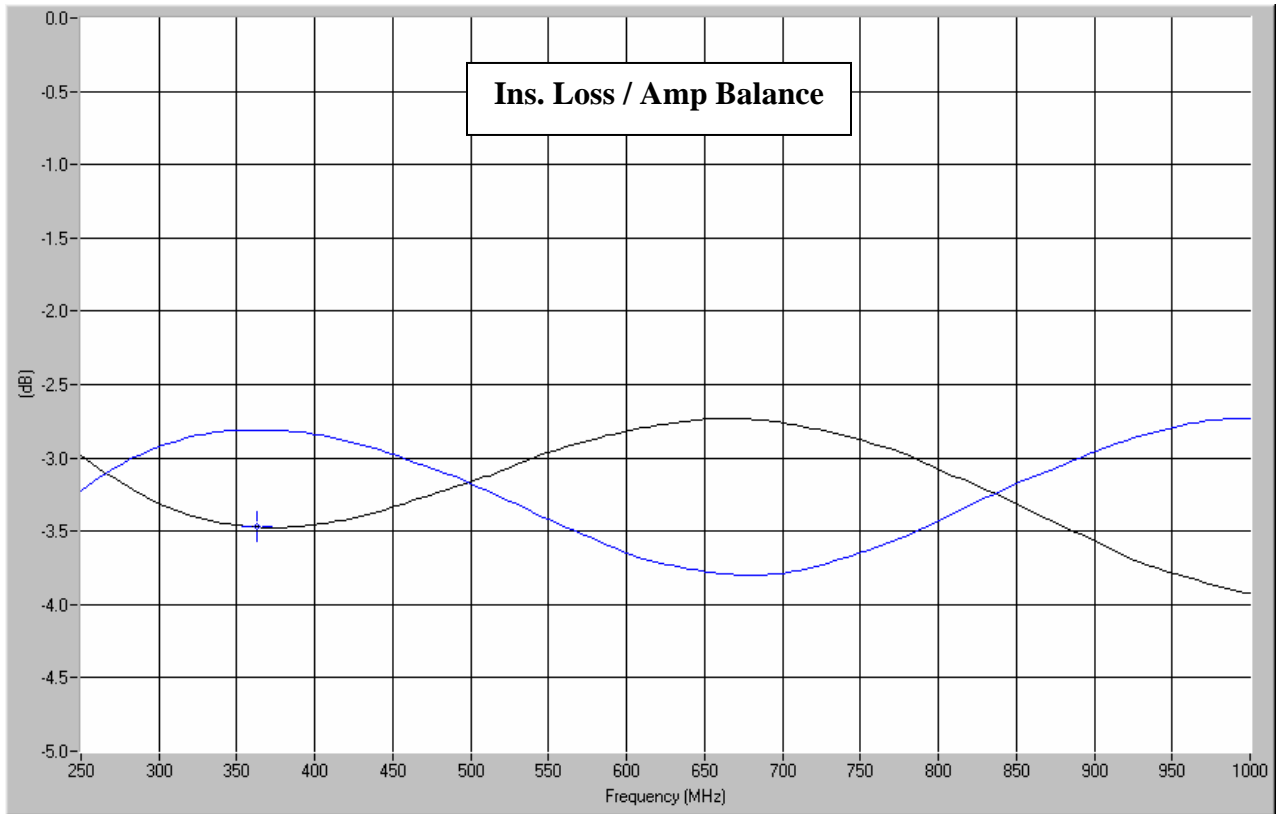

Typical Test Data Plots

USA/Canada: (315) 432-8909
Toll Free: (800) 411-6596
Europe: +44 2392-232392