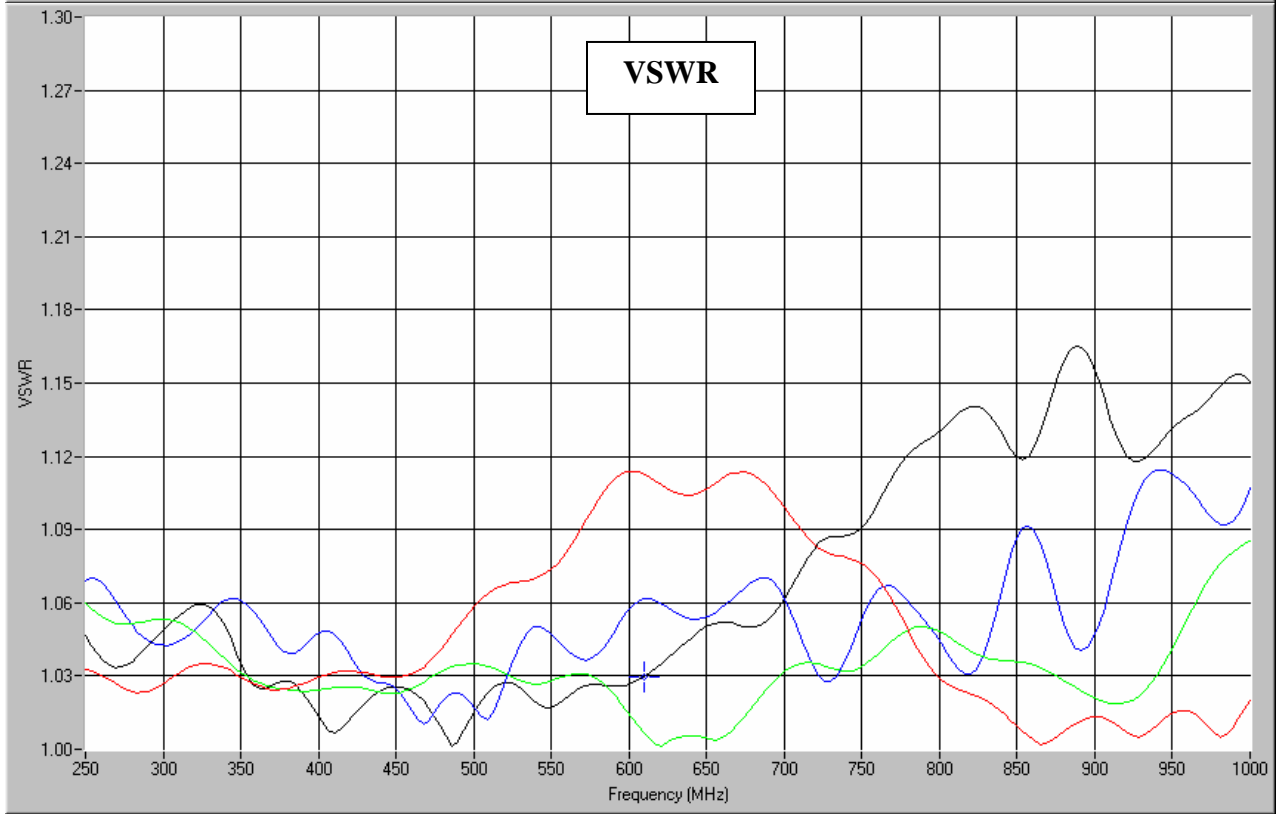

Typical Test Data Plots

USA/Canada: (315) 432-8909
Toll Free: (800) 411-6596
Europe: +44 2392-232392