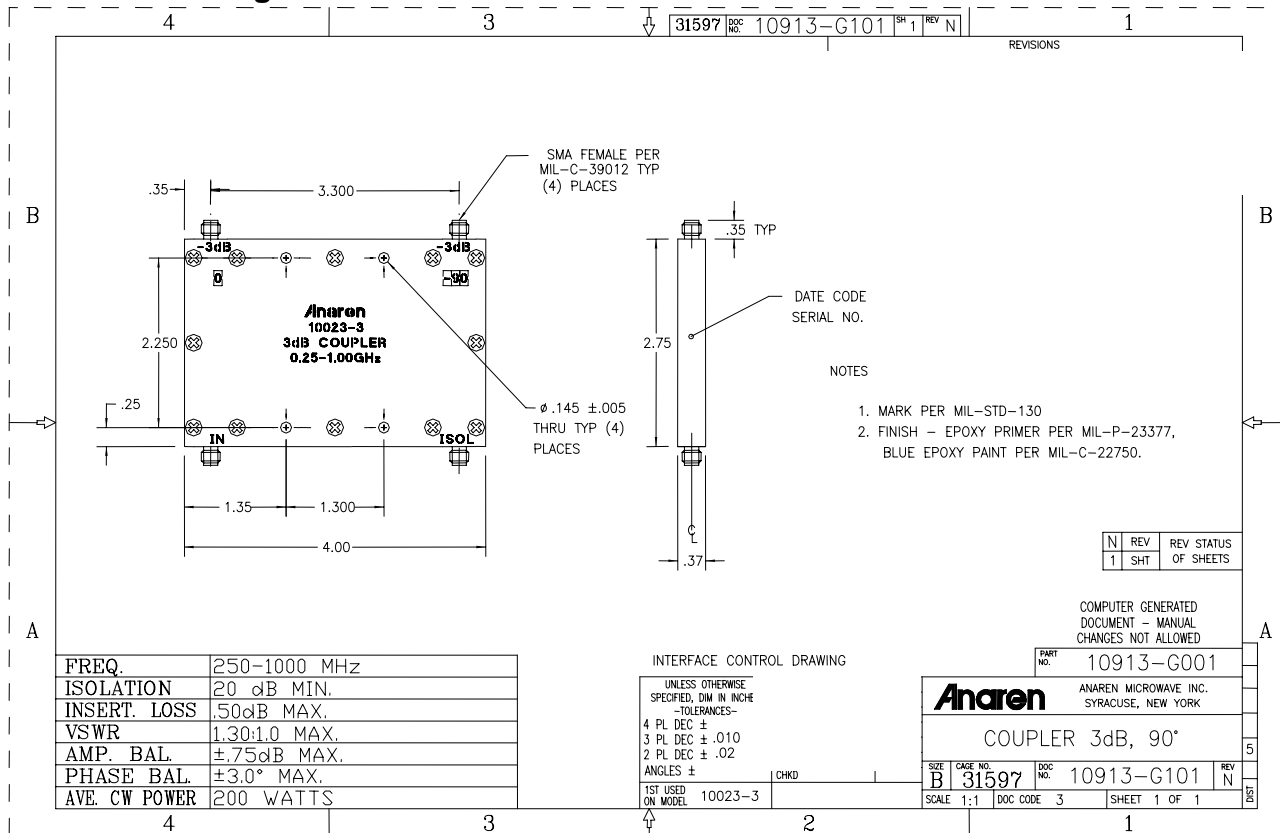

#### Features

- Military Grade
- 0.25 – 1.0 GHz
- 2-Way power Split
- Quadrature
- Connectors Per MIL-C-39012
- Rugged Aluminum Housing
- Low VSWR
- Meets MIL-E-5400 Class 3 Requirements

#### Outline Drawing

Electrical and Mechanical Specifications subject to change without notice.

**Typical Test Data Plots**

USA/Canada: (315) 432-8909  
 Toll Free: (800) 411-6596  
 Europe: +44 2392-232392

### Typical Test Data Plots