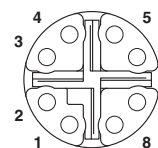

Environmental Product Compliance

REACH SVHC	Lead 7439-92-1
------------	----------------

Network cable - NBC-FSBPX/0,5-94F/R4AC-10G - 1417828

Technical data

Environmental Product Compliance

China RoHS	Environmentally Friendly Use Period = 50
	For details about hazardous substances go to tab "Downloads", Category "Manufacturer's declaration"

Drawings

Dimensional drawing

Schematic diagram

M12 socket pin assignment, 8-pos, view of socket side

Schematic diagram

Connector pin assignment plug RJ45

Cable cross section

Ethernet 10 Gbit [94F]