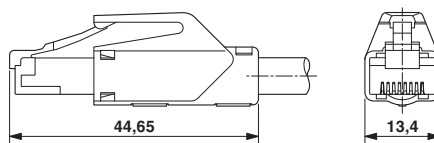

RJ45 connector, IP20

Approvals

Approvals

Approvals

EAC