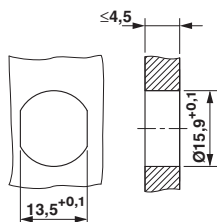

Network cable, contact inserts: x , degree of protection: IP67/IP20, cable length: 0.5 m, number of positions: 8, 10 Gbps, CAT6_A, cable outlet: straight

Key Commercial Data

Packing unit	1 STK
Minimum order quantity	10 STK
GTIN	 4 055626 126470
GTIN	4055626126470

Technical data

Dimensions

Length of cable	0.5 m
-----------------	-------

Ambient conditions

Ambient temperature (operation)	-25 °C ... 60 °C (Plug / socket)
---------------------------------	----------------------------------

Environmental Product Compliance

REACH SVHC	Lead 7439-92-1
------------	----------------

Network cable - NBC-FSBPX/0,5-94F/R4AC-10G - 1417828

Technical data

Environmental Product Compliance

China RoHS	Environmentally Friendly Use Period = 50
	For details about hazardous substances go to tab "Downloads", Category "Manufacturer's declaration"

Drawings

Dimensional drawing

Schematic diagram

M12 socket pin assignment, 8-pos, view of socket side

Schematic diagram

Connector pin assignment plug RJ45

Cable cross section

Ethernet 10 Gbit [94F]