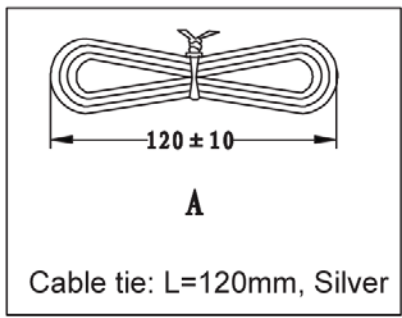

YELLOW
GREEN
RED
BLACK

YELLOW
GREEN
RED
BLACK

"L"

Part Number	Drawing Number	Wire Length "L"	Jacket Color	Cut Length
AT-K-S-26-4-S/7	A	2,135±30(7ft)	Silver	2,145-2,155mm
AT-K-S-26-4-S/14	B	4,270±60(14ft)	Silver	4,290-4,300mm
AT-K-S-26-4-S/25	C	7,625±100(25ft)	Silver	7,650-7,660mm

Unit: mm

Scale	Free				Date	Name	
TOLERANCE					Drawn	01.07.13	Wilson
X.	±X				Approved	01.07.13	Groll
X.X	±X						
X.XX	±X						
DIM	TOL						
X.°	±X°						
X.X°	±X°						
Angle	TOL	Id.	Modification	Date	Name		

Title	
Modular pre-cut cable - Straight	
4C, 26AWG, Silver, 7-25 feet	
ASSMANN WSW-No.	
AT-K-S-26-4-S/xx	
Drawing-No.	
Replace	rev00
Sheet	1/1

ASSMANN
WSW components
1840 W. Drake Drive, Suite 101 • Tempe, AZ 85283
Toll Free: 1-877-277-6266 • Email: info@assmann.us