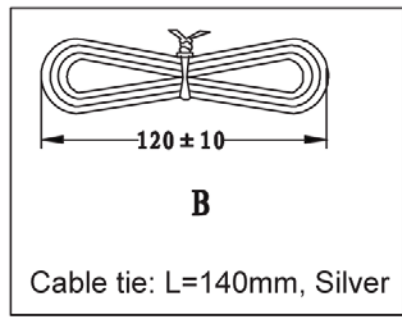

YELLOW
GREEN
RED
BLACK

YELLOW
GREEN
RED
BLACK

"L"

Part Number	Drawing Number	Wire Length "L"	Jacket Color	Cut Length
AT-K-S-26-4-S/7	A	2,135±30(7ft)	Silver	2,145-2,155mm
AT-K-S-26-4-S/14	B	4,270±60(14ft)	Silver	4,290-4,300mm
AT-K-S-26-4-S/25	C	7,625±100(25ft)	Silver	7,650-7,660mm

Unit: mm

Scale	Free				Date	Name	
TOLERANCE					Drawn	01.07.13	Wilson
X.	±X				Approved	01.07.13	Groll
X.X	±X						
X.XX	±X						
DIM	TOL						
X.°	±X°						
X.X°	±X°						
Angle	TOL	Id.	Modification	Date	Name		

Title	
Modular pre-cut cable - Straight	
4C, 26AWG, Silver, 7-25 feet	
ASSMANN WSW-No.	
AT-K-S-26-4-S/xx	
Drawing-No.	
Replace	rev00
Sheet	1/1

ASSMANN
WSW components
1840 W. Drake Drive, Suite 101 • Tempe, AZ 85283
Toll Free: 1-877-277-6266 • Email: info@assmann.us