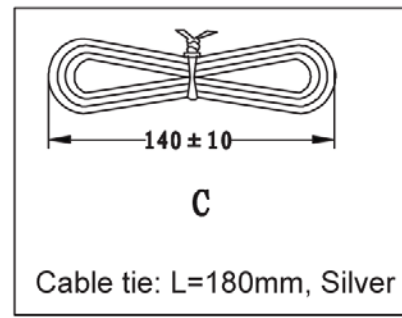

YELLOW
GREEN
RED
BLACK

YELLOW
GREEN
RED
BLACK

"L"

Part Number	Drawing Number	Wire Length "L"	Jacket Color	Cut Length
AT-K-S-26-4-S/7	A	2,135±30(7ft)	Silver	2,145-2,155mm
AT-K-S-26-4-S/14	B	4,270±60(14ft)	Silver	4,290-4,300mm
AT-K-S-26-4-S/25	C	7,625±100(25ft)	Silver	7,650-7,660mm

Unit: mm

Scale	Free				Date	Name	
TOLERANCE					Drawn	01.07.13	Wilson
X.	±X				Approved	01.07.13	Groll
X.X	±X						
X.XX	±X						
DIM	TOL						
X.°	±X°						
X.X°	±X°						
Angle	TOL	Id.	Modification	Date	Name		

Title	
Modular pre-cut cable - Straight	
4C, 26AWG, Silver, 7-25 feet	
ASSMANN WSW-No.	
AT-K-S-26-4-S/xx	
Drawing-No.	
Replace	rev00
Sheet	1/1

ASSMANN
WSW components
1840 W. Drake Drive, Suite 101 • Tempe, AZ 85283
Toll Free: 1-877-277-6266 • Email: info@assmann.us