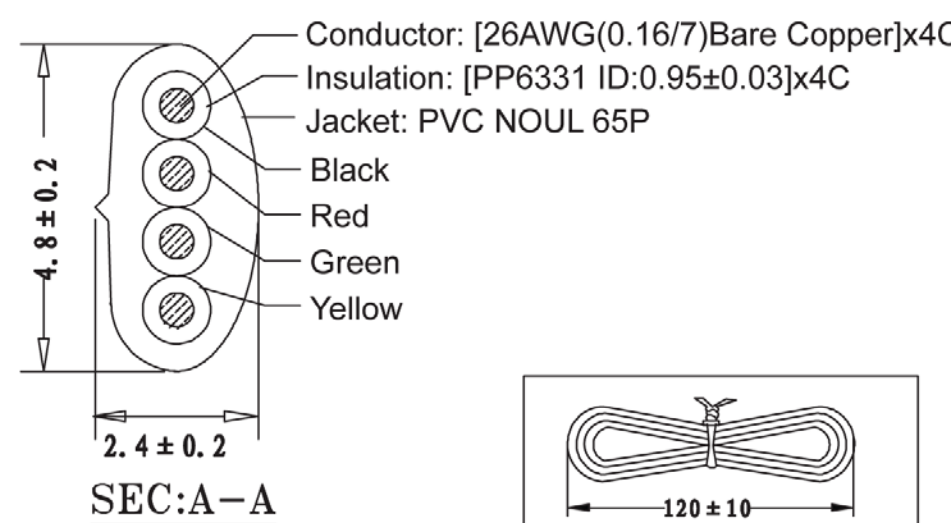

YELLOW
GREEN
RED
BLACK

YELLOW
GREEN
RED
BLACK

"L"

Part Number	Drawing Number	Wire Length "L"	Jacket Color	Cut Length
AT-K-S-26-4-S/7	A	2,135±30(7ft)	Silver	2,145-2,155mm
AT-K-S-26-4-S/14	B	4,270±60(14ft)	Silver	4,290-4,300mm
AT-K-S-26-4-S/25	C	7,625±100(25ft)	Silver	7,650-7,660mm

Unit: mm

Scale	Free				Date	Name	
TOLERANCE					Drawn	01.07.13	Wilson
X.	±X				Approved	01.07.13	Groll
X.X	±X						
X.XX	±X						
DIM	TOL						
X.°	±X°						
X.X°	±X°						
Angle	TOL	Id.	Modification	Date	Name		

Title	
Modular pre-cut cable - Straight	
4C, 26AWG, Silver, 7-25 feet	
ASSMANN WSW-No.	
AT-K-S-26-4-S/xx	
Drawing-No.	
Replace	rev00
Sheet	1/1

ASSMANN
WSW components
1840 W. Drake Drive, Suite 101 • Tempe, AZ 85283
Toll Free: 1-877-277-6266 • Email: info@assmann.us