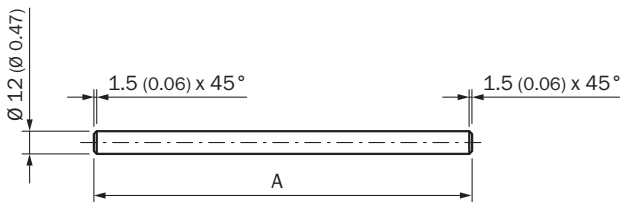

BEF-MS12G-B

**SICK**  
Sensor Intelligence.

Ordering information

Type	Part no.
BEF-MS12G-B	4056055

Other models and accessories → [www.sick.com/](http://www.sick.com/)

Detailed technical data

Technical specifications

<b>Accessory group</b>	Universal bar clamp systems
<b>Material</b>	Steel, zinc coated
<b>Items supplied</b>	Without mounting hardware
<b>Description</b>	Mounting bar, straight, 300 mm, steel

Classifications

Dimensional drawing (Dimensions in mm (inch))

- ① BEF-MS12G-(N)A: A = 200 mm
- ② BEF-MS12G-(N)B: A = 300 mm