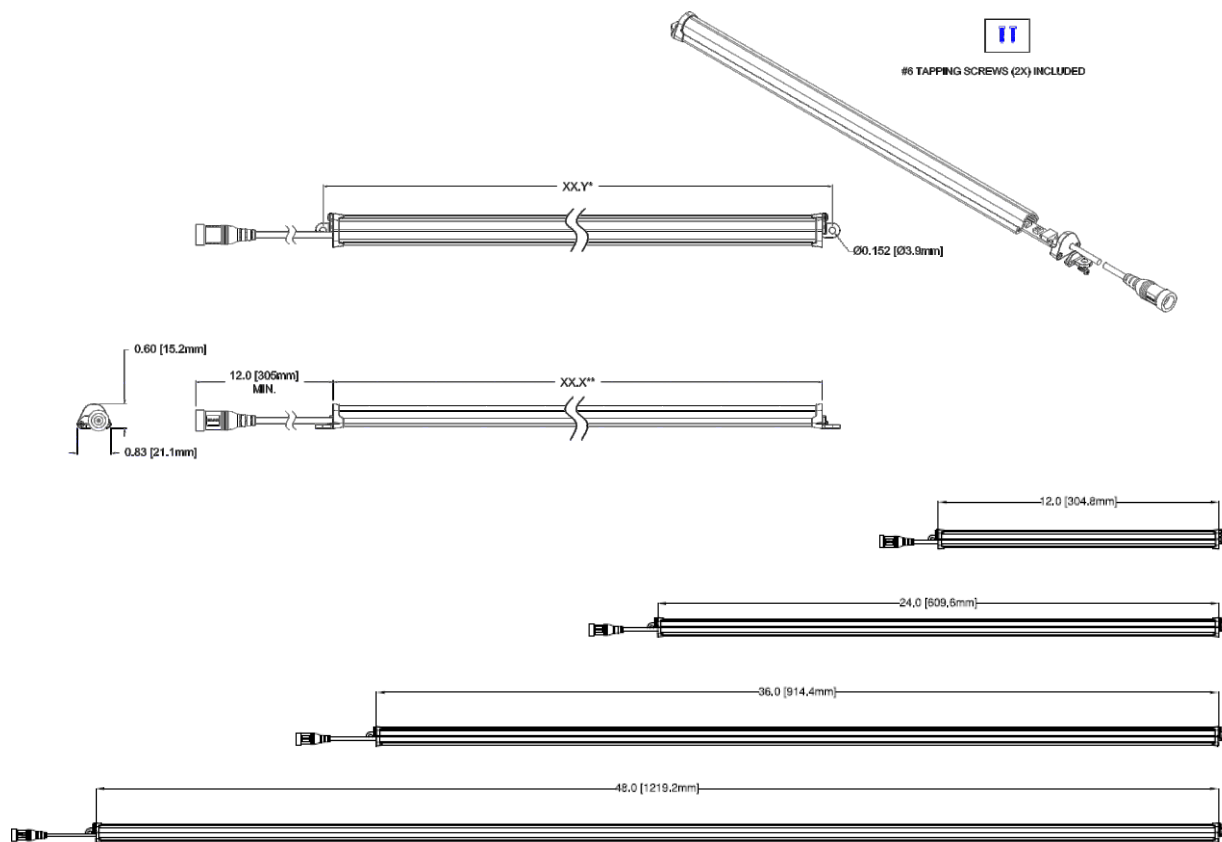

DIMENSIONS