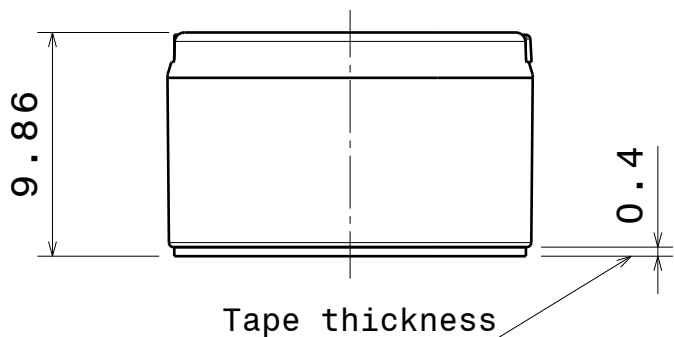

D

C

B

A

4

4

Front view

Isometric view

3

3

Top view

Bottom view

2

2

INDEX	PART NO	DESCRIPTION	MATERIAL	COLOUR
1	F12953	TINA-M2	PMMA	clear
2	F10637	TINA-XP-H-TAPE-WHT	PC	white
3	F11840	TINA-TAPE3	PU adhesive tape	black

Tolerances if not otherwise shown  
According to DIN ISO 2768-1  
Linear measures: class C  
According to DIN ISO 2768-2  
Form and position: class L

SIZE PART NUMBER

A4

FA13093

SCALE

1:1

WEIGHT

3,7 g

SHEET