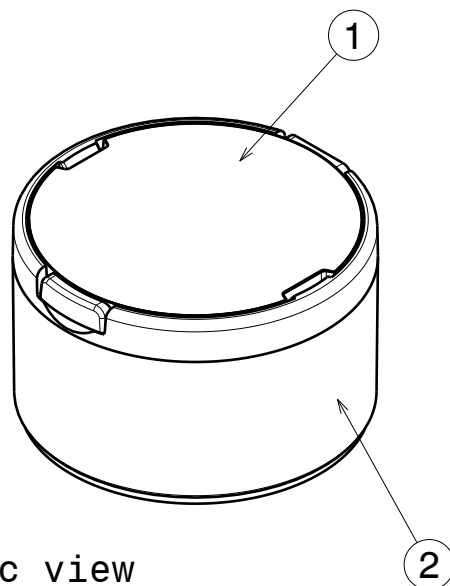

D

C

B

A

4

4

Front view

Isometric view

3

3

Top view

Bottom view

2

2

INDEX	PART NO	DESCRIPTION	MATERIAL	COLOUR
1	F12953	TINA-M2	PMMA	clear
2	F10637	TINA-XP-H-TAPE-WHT	PC	white
3	F11840	TINA-TAPE3	PU adhesive tape	black

Tolerances if not otherwise shown  
According to DIN ISO 2768-1  
Linear measures: class C  
According to DIN ISO 2768-2  
Form and position: class L

SIZE PART NUMBER

A4

FA13093

SCALE

1:1

WEIGHT

3,7 g

SHEET