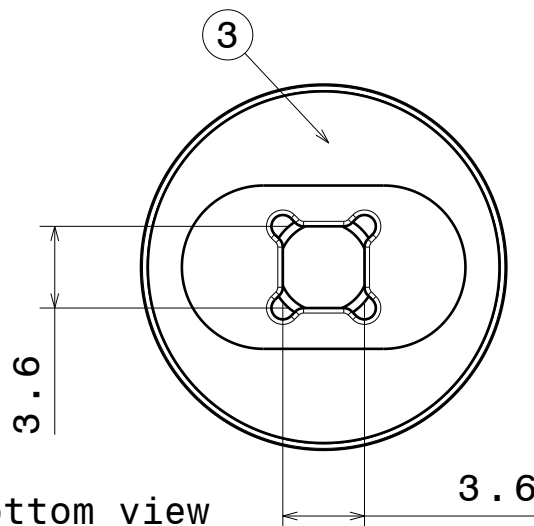

D

C

B

A

4

4

Front view

Isometric view

3

3

Top view

Bottom view

2

2

INDEX	PART NO	DESCRIPTION	MATERIAL	COLOUR
1	F12953	TINA-M2	PMMA	clear
2	F10637	TINA-XP-H-TAPE-WHT	PC	white
3	F11840	TINA-TAPE3	PU adhesive tape	black

Tolerances if not otherwise shown  
According to DIN ISO 2768-1  
Linear measures: class C  
According to DIN ISO 2768-2  
Form and position: class L

SIZE PART NUMBER

A4

FA13093

SCALE

1:1

WEIGHT

3,7 g

SHEET