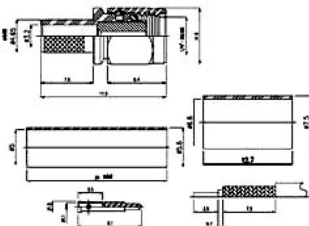

9. SMA Stright Plug Crimp

Finish: gold plated center contact & body
Insulation: Teflon

Ordering Code	Applicable Cable RG/U	Notes
SMA-50PAG0321BRX	RG-142/U.223