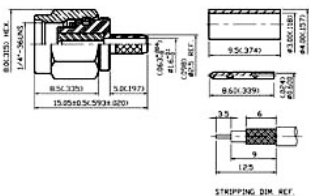

9. SMA Stright Plug Crimp

Finish: gold plated center contact & body
Insulation: Teflon

Ordering Code	Applicable Cable RG/U	Notes
SMA-50PAG0321BRX	RG-142/U.223	

10. SMA Straight Plug Crimp

Finish: gold plated center contact & body
Insulation: Teflon