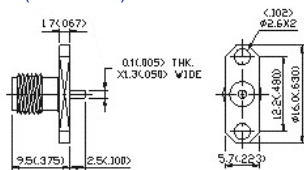

22. SMA 2 Hole Flange Jack Receptacle (Tab Contact)

Panel Mount
Receptacle (Tab
Contact)

Finish: gold plated center contact & body
Insulation: Teflon

Ordering Code
SMA-50SAG6399BRX