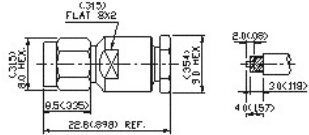

7. SMA Straight Plug Clamp

Finish: gold plated center contact & body
Insulation: Teflon

Flexible
Cable -Clamp
Attachment

Ordering Code	Applicable Cable RG/U	Notes
SMA-50PAG0704BRX	RG 402/U (.141")	
SMA-50PAG0702BRX	RG 405/U (.085")