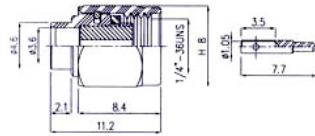

1. SMA Straight Plug (With Center Contact)

Semi-Rigid
Cable -Direct
Solder Attachment

Finish: gold plated center contact & body
Insulation: Teflon

Ordering Code	Applicable Cable RG/U	Notes
SMA-50PAG0112BRX	RG 402/U (.141")	
SMA-50PAG0113BRX	RG 405/U (.085")	

2. SMA Right Angle Plug

Semi-Rigid
Cable -Direct
Solder Attachment

Finish: gold plated center contact & body
Insulation: Teflon

Ordering Code	Applicable Cable RG/U	Notes
SMA-50PAG0612BRX	RG 402/U (.141")	
SMA-50PAG0613BRX	RG 405/U (.085")	

3. SMA Straight Jack

Semi-Rigid
Cable -Direct
Solder Attachment

Finish: gold plated center contact & body
Insulation: Teflon

Ordering Code	Applicable Cable RG/U	Notes
SMA-50SAG0112BRX	RG 402/U (.141")	
SMA-50SAG0113BRX	RG 405/U (.085")	

4. SMA Straight Bulkhead Jack

Semi-Rigid
Cable -Direct
Solder Attachment

Finish: gold plated center contact & body
Insulation: Teflon

Ordering Code	Applicable Cable RG/U	Notes
SMA-50SAG6412BRX	RG 402/U (.141")	
SMA-50SAG6413BRX	RG 405/U (.085")	