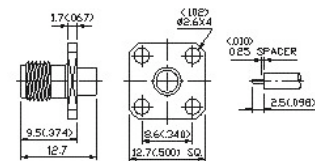

5. SMA Straight Square Flange Jack

Semi-Rigid
Cable -Direct
Solder Attachment

Finish: gold plated center contact & body
Insulation: Teflon

Ordering Code	Applicable Cable RG/U	Notes
SMA-50SAG5612BRX	RG 402/U (.141")	
SMA-50SAG5613BRX	RG 405/U (.085")	

6. SMA Straight 2 Hole Flange Jack