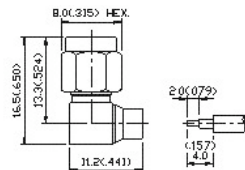

1. SMA Straight Plug (With Center Contact)

Semi-Rigid
Cable -Direct
Solder Attachment

Finish: gold plated center contact & body
Insulation: Teflon

Ordering Code	Applicable Cable RG/U	Notes
SMA-50PAG0112BRX	RG 402/U (.141")	
SMA-50PAG0113BRX	RG 405/U (.085")	

2. SMA Right Angle Plug

Semi-Rigid
Cable -Direct
Solder Attachment

Finish: gold plated center contact & body
Insulation: Teflon

Ordering Code	Applicable Cable RG/U	Notes
SMA-50PAG0612BRX	RG 402/U (.141")	
SMA-50PAG0613BRX	RG 405/U (.085")	