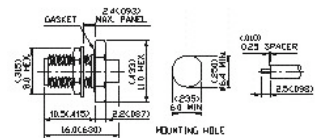

3. SMA Straight Jack

Semi-Rigid
Cable -Direct
Solder Attachment

Finish: gold plated center contact & body
Insulation: Teflon

Ordering Code	Applicable Cable RG/U	Notes
SMA-50SAG0112BRX	RG 402/U (.141")	
SMA-50SAG0113BRX	RG 405/U (.085")	

4. SMA Straight Bulkhead Jack

Semi-Rigid
Cable -Direct
Solder Attachment

Finish: gold plated center contact & body
Insulation: Teflon

Ordering Code	Applicable Cable RG/U	Notes
SMA-50SAG6412BRX	RG 402/U (.141")	
SMA-50SAG6413BRX	RG 405/U (.085")	