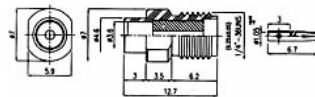

3. SMA Straight Jack

Semi-Rigid
Cable -Direct
Solder Attachment

Finish: gold plated center contact & body
Insulation: Teflon

Ordering Code	Applicable Cable RG/U	Notes
SMA-50SAG0112BRX	RG 402/U (.141")	
SMA-50SAG0113BRX	RG 405/U (.085")