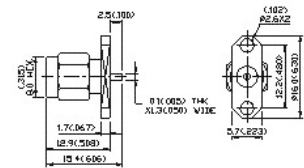

Click on the picture
for a detailed view

Panel Mount
Receptacle (Tab
Contact)

Finish: gold plated center contact & body
Insulation: Teflon

Ordering Code
SMA-50SAG6299BRX

21. SMA 2 Hole Flange Plug Receptacle (Tab Contact)