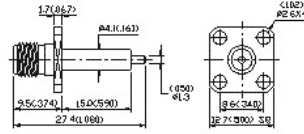

Finish: gold plated center contact & body
Insulation: Teflon

Ordering Code
SMA-50SAG5999BRX

17. SMA Square Flange Jack Receptacle (Exposed Teflon)

Panel Mount
Receptacle
(Exposed Teflon)

Finish: gold plated center contact & body
Insulation: Teflon

Ordering Code
SMA-50SAG6999BRX