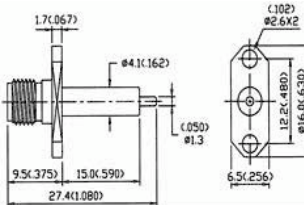

18. SMA 2 Hole Flange Jack Receptacle (Exposed Teflon)

Panel Mount
Receptacle (Exposed
Teflon)

Finish: gold plated center contact & body
Insulation: Teflon

Ordering Code
SMA-50SAG6199BRX
SMA-50SAG6152BRX