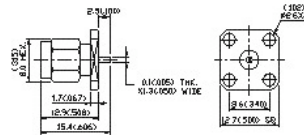

19. SMA Square Flange Plug Receptacle (Tab Contact)

Panel Mount
Receptacle (Tab
Contact)

Finish: gold plated center contact & body
Insulation: Teflon

Ordering Code
SMA-50PAG6299BRX