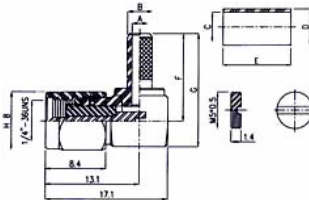

7. SMA Straight Plug Clamp

Finish: gold plated center contact & body
Insulation: Teflon

Flexible
Cable -Clamp
Attachment

Ordering Code	Applicable Cable RG/U	Notes
SMA-50PAG0704BRX	RG 402/U (.141")	
SMA-50PAG0702BRX	RG 405/U (.085")	

8. SMA Right Angle Plug Crimp

Finish: gold plated center contact & body
Insulation: Teflon

Flexible
Cable -Clamp
Attachment

Ordering Code	Applicable Cable RG/U	Notes
SMA-50PAG0404BRX	58,58A,141A	
SMA-50PAG0402BRX	174,188A,316	
SMA-50PAG0416BRX	142B/U	