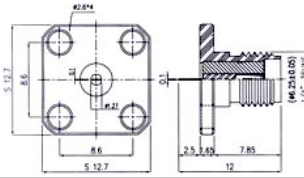

20. SMA Square Flange Jack Receptacle (Tab Contact)

Click on the picture
for a detailed view

Panel Mount
Receptacle (Tab
Contact)

Finish: gold plated center contact & body
Insulation: Teflon

Ordering Code
SMA-50SAG6299BRX