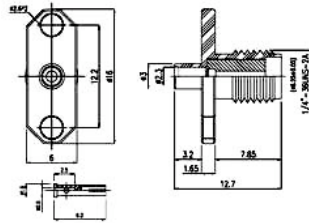

4. SMA Straight Bulkhead Jack

Semi-Rigid
Cable -Direct
Solder Attachment

Finish: gold plated center contact & body
Insulation: Teflon

Ordering Code	Applicable Cable RG/U	Notes
SMA-50SAG6412BRX	RG 402/U (.141")	
SMA-50SAG6413BRX	RG 405/U (.085")	

5. SMA Straight Square Flange Jack

Semi-Rigid
Cable -Direct
Solder Attachment

Finish: gold plated center contact & body
Insulation: Teflon

Ordering Code	Applicable Cable RG/U	Notes
SMA-50SAG5612BRX	RG 402/U (.141")	
SMA-50SAG5613BRX	RG 405/U (.085")	

6. SMA Straight 2 Hole Flange Jack

Finish: gold plated center contact & body
Insulation: Teflon

Semi-Rigid
Cable -Direct
Solder Attachment

Ordering Code	Applicable Cable RG/U	Notes
SMA-50SAG7812BRX	RG 402/U (.141")	
SMA-50SAG7813BRX	RG 405/U (.085")	